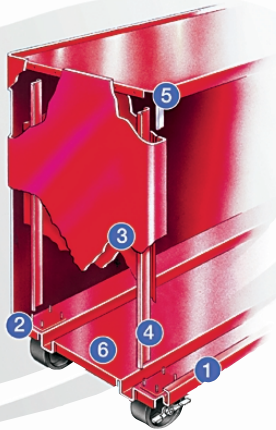

1 Rolled Edges

Reduce the potential of injuries caused by sharp edges and adds strength.

2 Caster Plates and Weldnuts

Caster screws pass through double thick steel plates and weldnuts.

3 Full Double Wall Construction

Features two full sized layers of heavy duty steel to provide strength and durability.

4 Z-Shaped Stiffeners

Between walls prevent creases to the outside walls.

5 Reinforcement Gussets

Inside each corner helps protect corners from racking (going out of square.)

6 One Piece Bottom Panel

The combination of one piece bottom panel and carefully placed U-channels greatly increases the strength of the roll cab.

It's all about value

26" 4000 & 3000 Series

40" 4000 & 3000 Series